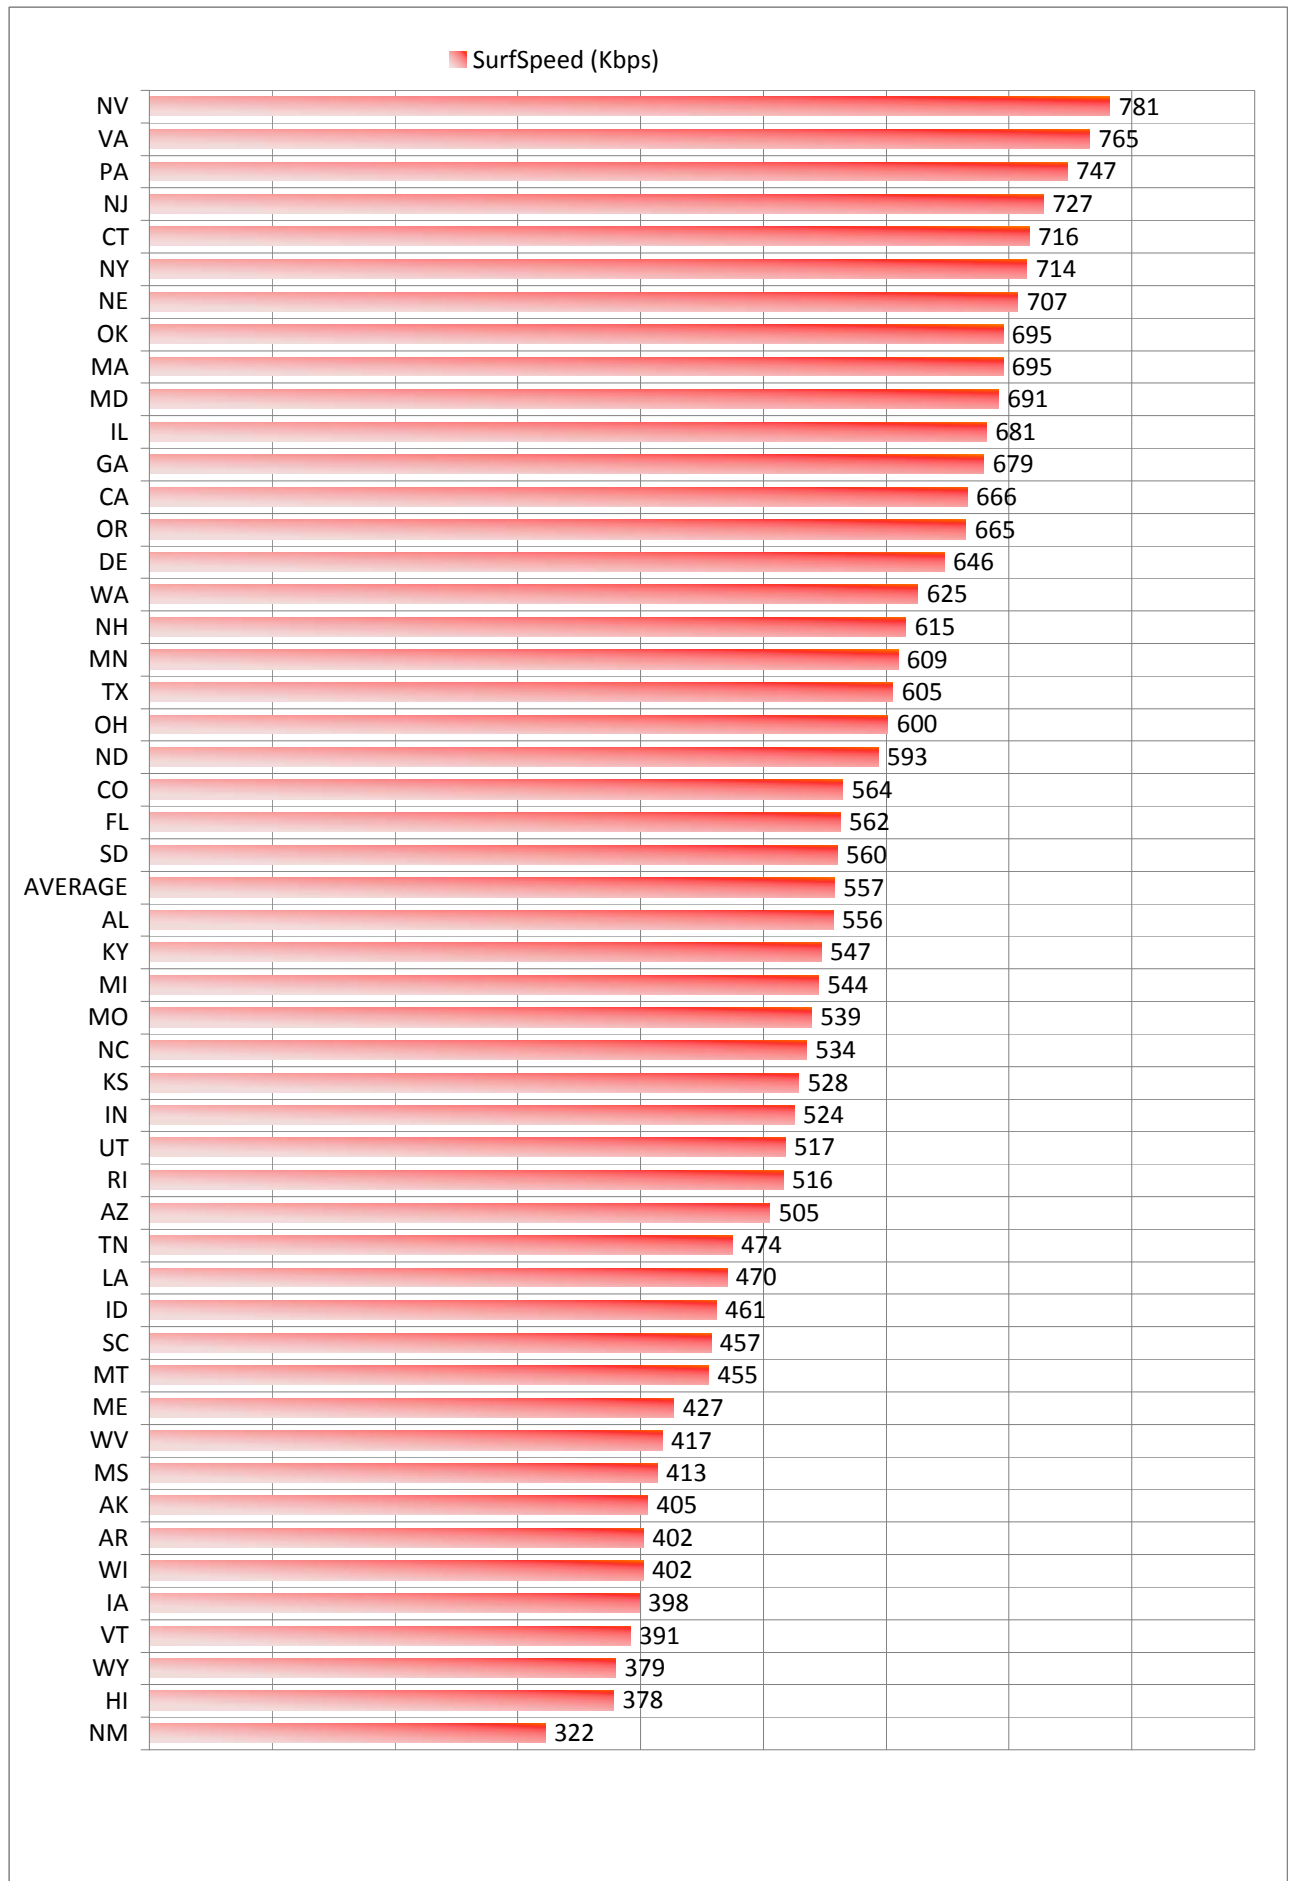

Ranking the States...

...And the Regions

Area	SurfSpeed (Kbps)
Northeast	552
Midwest	564
South	551
West	565