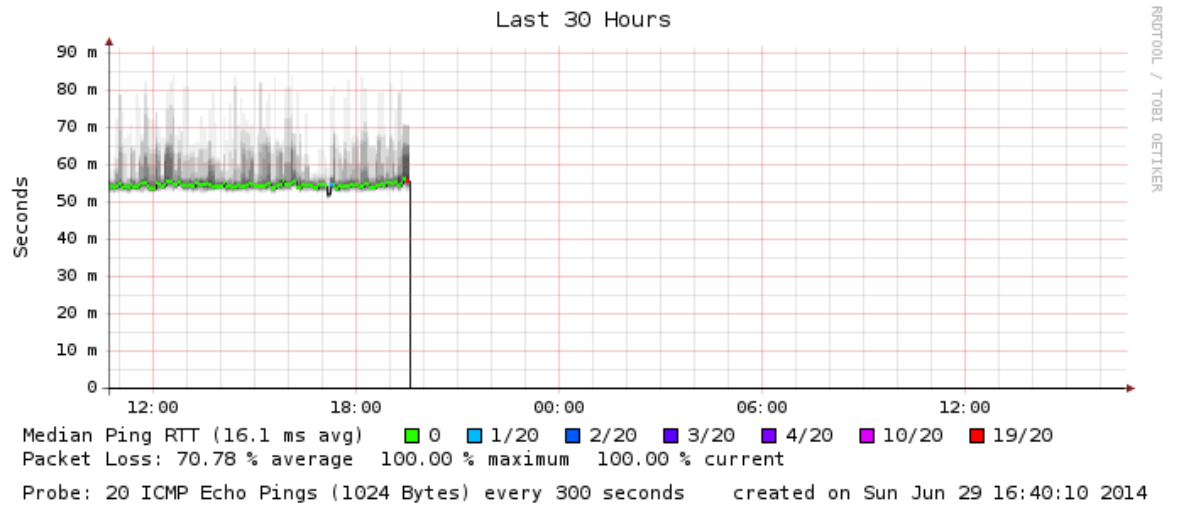

SmokePing
Targets:

-
- overview
- overview
- overview
- overview

Kansas

Fri Sat Sun Mon Tue Wed Thu Fri Sat Sun
 Median Ping RTT (44.2 ms avg) 0 1/20 2/20 3/20 4/20 10/20 19/20
 Packet Loss: 17.94 % average 100.00 % maximum 100.00 % current
 Probe: 20 ICMP Echo Pings (1024 Bytes) every 300 seconds created on Sun Jun 29 16:40:10 2014

Median Ping RTT (43.0 ms avg) 0 1/20 2/20 3/20 4/20 10/20 19/20
 Packet Loss: 20.34 % average 99.97 % maximum 99.97 % current
 Probe: 20 ICMP Echo Pings (1024 Bytes) every 300 seconds created on Sun Jun 29 16:40:10 2014