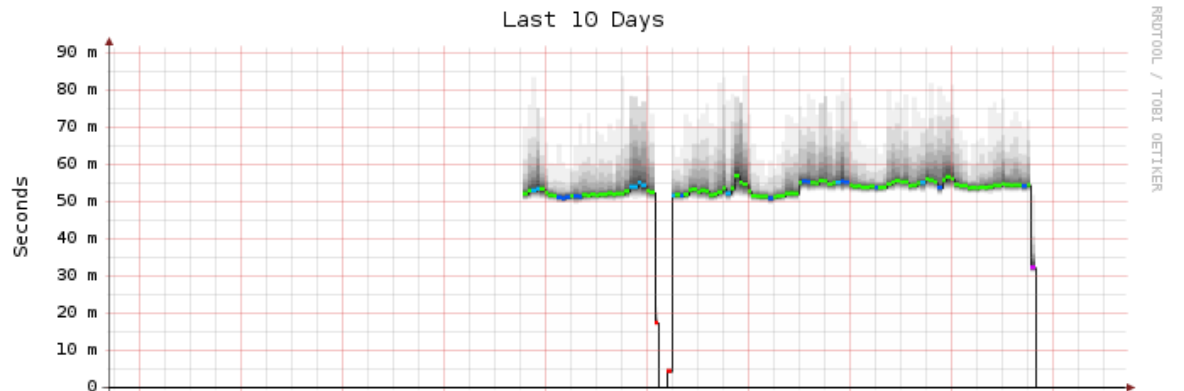

SmokePing
Targets:

-
- overview
- overview
- overview
- overview

Kansas

Fri Sat Sun Mon Tue Wed Thu Fri Sat Sun
 Median Ping RTT (44.2 ms avg) 0 1/20 2/20 3/20 4/20 10/20 19/20
 Packet Loss: 17.94 % average 100.00 % maximum 100.00 % current
 Probe: 20 ICMP Echo Pings (1024 Bytes) every 300 seconds created on Sun Jun 29 16:40:10 2014

Median Ping RTT (43.0 ms avg) 0 1/20 2/20 3/20 4/20 10/20 19/20
 Packet Loss: 20.34 % average 99.97 % maximum 99.97 % current
 Probe: 20 ICMP Echo Pings (1024 Bytes) every 300 seconds created on Sun Jun 29 16:40:10 2014