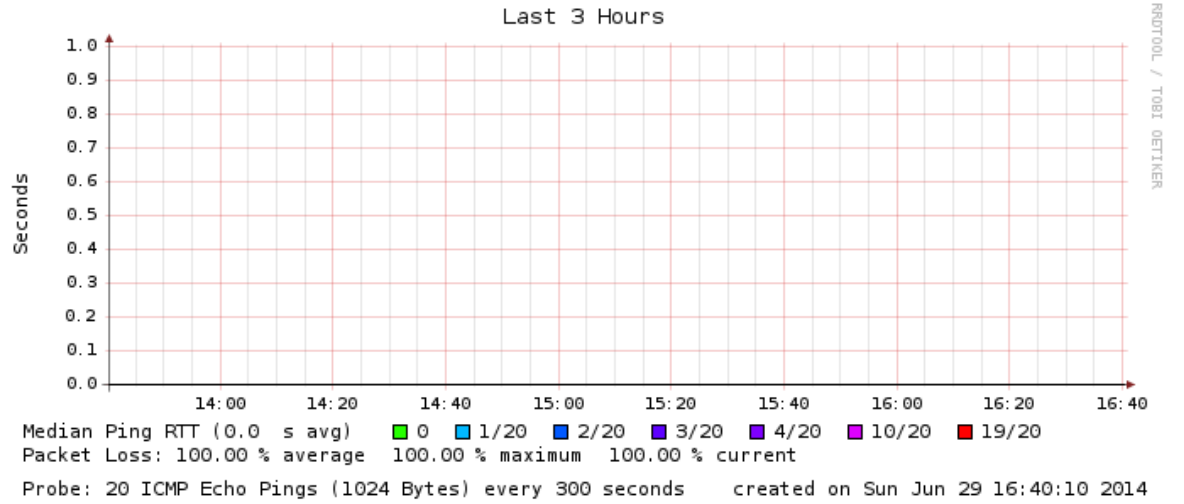

SmokePing
Targets:

-
- overview
- overview
- overview
- overview

Kansas

Fri Sat Sun Mon Tue Wed Thu Fri Sat Sun
 Median Ping RTT (44.2 ms avg) 0 1/20 2/20 3/20 4/20 10/20 19/20
 Packet Loss: 17.94 % average 100.00 % maximum 100.00 % current
 Probe: 20 ICMP Echo Pings (1024 Bytes) every 300 seconds created on Sun Jun 29 16:40:10 2014

Median Ping RTT (43.0 ms avg) 0 1/20 2/20 3/20 4/20 10/20 19/20
 Packet Loss: 20.34 % average 99.97 % maximum 99.97 % current
 Probe: 20 ICMP Echo Pings (1024 Bytes) every 300 seconds created on Sun Jun 29 16:40:10 2014