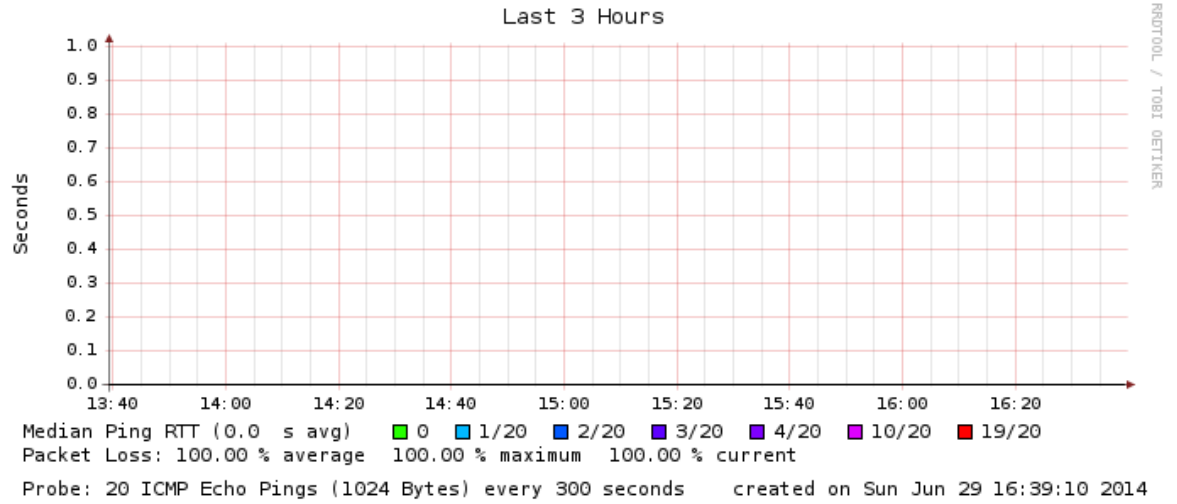

SmokePing
Targets:

-
- overview
- overview
- overview
- overview

California

Fri Sat Sun Mon Tue Wed Thu Fri Sat Sun
 Median Ping RTT (77.4 ms avg) 0 1/20 2/20 3/20 4/20 10/20 19/20
 Packet Loss: 17.49 % average 100.00 % maximum 100.00 % current
 Probe: 20 ICMP Echo Pings (1024 Bytes) every 300 seconds created on Sun Jun 29 16:39:10 2014

Median Ping RTT (75.1 ms avg) 0 1/20 2/20 3/20 4/20 10/20 19/20
 Packet Loss: 19.90 % average 99.97 % maximum 99.97 % current
 Probe: 20 ICMP Echo Pings (1024 Bytes) every 300 seconds created on Sun Jun 29 16:39:10 2014