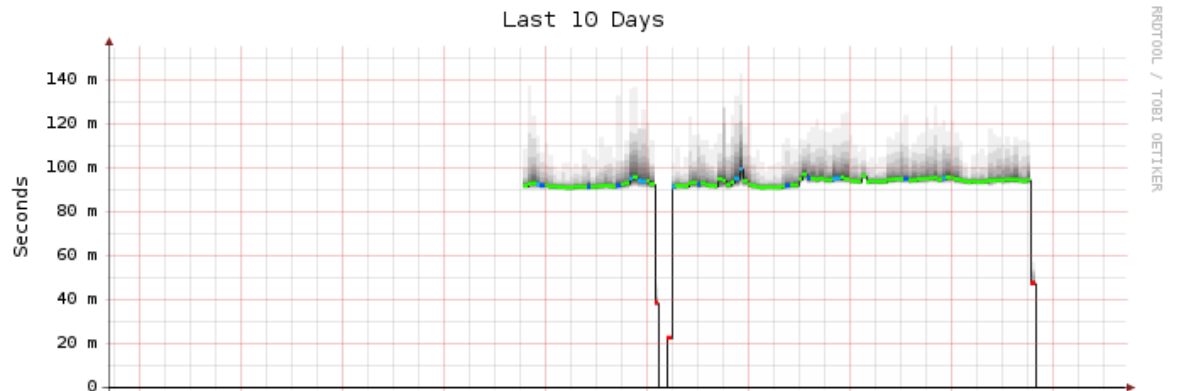

SmokePing
Targets:

-
- overview
- overview
- overview
- overview

California

Fri Sat Sun Mon Tue Wed Thu Fri Sat Sun
 Median Ping RTT (77.4 ms avg) 0 1/20 2/20 3/20 4/20 10/20 19/20
 Packet Loss: 17.49 % average 100.00 % maximum 100.00 % current
 Probe: 20 ICMP Echo Pings (1024 Bytes) every 300 seconds created on Sun Jun 29 16:39:10 2014

Median Ping RTT (75.1 ms avg) 0 1/20 2/20 3/20 4/20 10/20 19/20
 Packet Loss: 19.90 % average 99.97 % maximum 99.97 % current
 Probe: 20 ICMP Echo Pings (1024 Bytes) every 300 seconds created on Sun Jun 29 16:39:10 2014