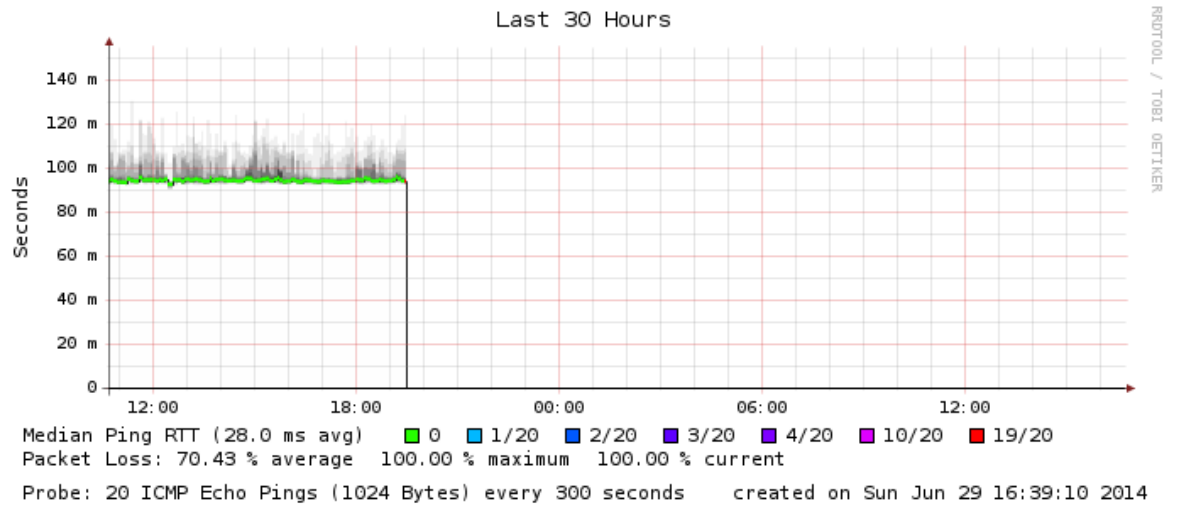

SmokePing
Targets:

-
- overview
- overview
- overview
- overview

California

Fri Sat Sun Mon Tue Wed Thu Fri Sat Sun
 Median Ping RTT (77.4 ms avg) 0 1/20 2/20 3/20 4/20 10/20 19/20
 Packet Loss: 17.49 % average 100.00 % maximum 100.00 % current
 Probe: 20 ICMP Echo Pings (1024 Bytes) every 300 seconds created on Sun Jun 29 16:39:10 2014

Median Ping RTT (75.1 ms avg) 0 1/20 2/20 3/20 4/20 10/20 19/20
 Packet Loss: 19.90 % average 99.97 % maximum 99.97 % current
 Probe: 20 ICMP Echo Pings (1024 Bytes) every 300 seconds created on Sun Jun 29 16:39:10 2014